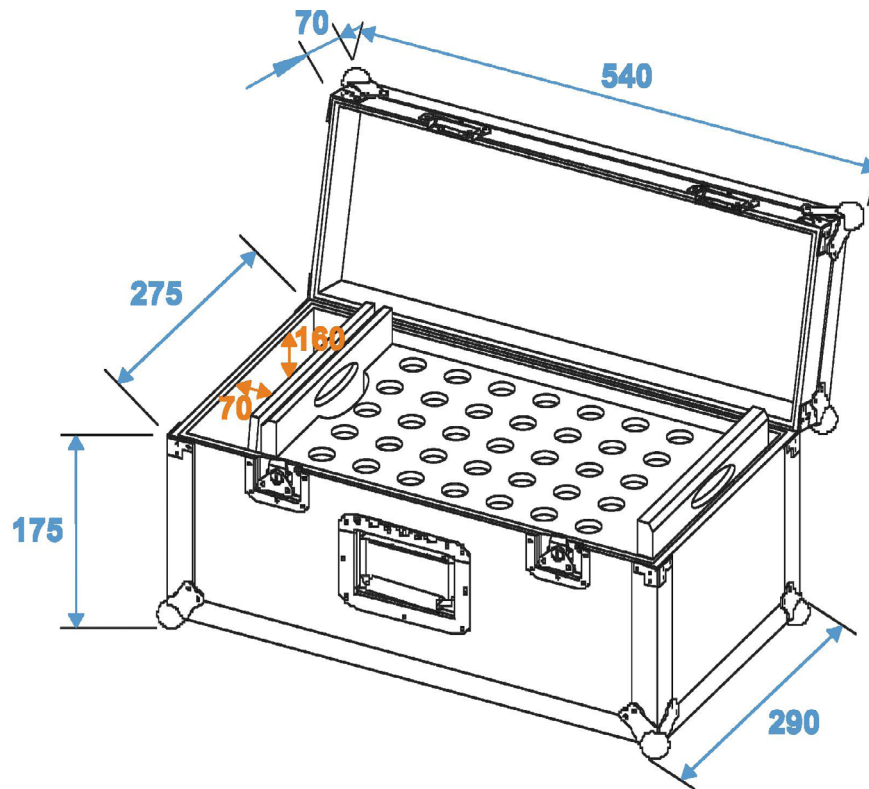

SIZE IN MILLIMETRS

SPECIFICATIONS

MAX. LOAD	25 kg (55 lb)
WEIGHT	9.30 kg (20.5 lb)
COLOUR	Black laminated
MATERIAL	Glued plywood 6 mm
NO. OF SUPPORTS	2 each for 35 traverse cone adapters of DECO (FT21-24)
OUTER DIMENSIONS (CORNERS APPROX)	45 mm