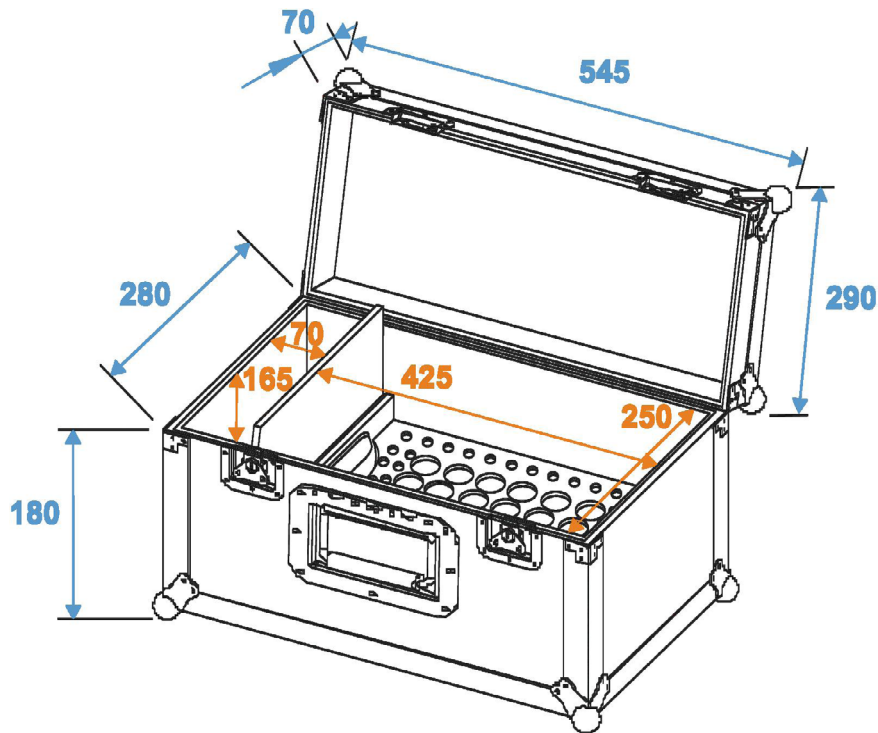

SIZE IN MILLIMETRS

SPECIFICATIONS

MAX. LOAD	25 kg (55 lb)
WEIGHT	8.80 kg (19.5 lb)
STRENGTH	6 mm
COLOUR	Black laminated
MATERIAL	Glued plywood 6 mm
NO. OF SUPPORTS	2 each for 24 traverse cone adapters and 48 pivots
OUTER DIMENSIONS (CORNERS APPROX)	45 mm

ADDITIONAL DIMENSIONS

Compartment dimensions [mm]	420	250	205
Compartment dimensions [mm]	70	250	205
Inside dimensions [mm]	505	205	250
Compartment dimensions [inch]	16.5	9.8	8.1
Compartment dimensions [inch]	2.8	9.8	8.1
Inside dimensions [inch]	19.9	8.1	9.8